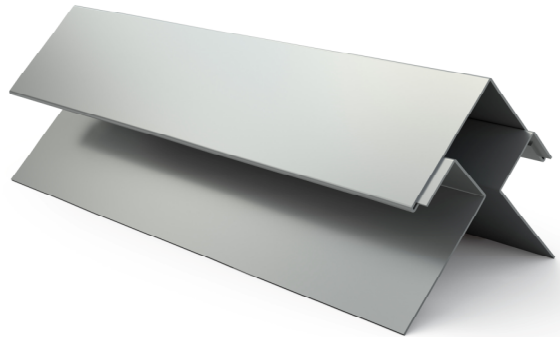

Color Choices

Quartz Zinc (Gray Aspect)	Anthra Zinc (Black Aspect)
* 1.0mm Material Thickness	* 1.0mm Material Thickness

Panel Size / Quantity

Quantity	Size		
	W	H	
	48"	16"	<i>Quartz</i>
	60"	16"	<i>Quartz</i>
	72"	16"	<i>Quartz</i>
	48"	24"	<i>Quartz</i>
	60"	24"	<i>Quartz</i>
	72"	24"	<i>Quartz</i>
	48"	24"	<i>Anthra</i>
	60"	24"	<i>Anthra</i>
	72"	24"	<i>Anthra</i>

NOTE: All dimensions for flat panels are centerline to centerline

EN-V panels have a 1/2" horizontal joint and a 5/8" vertical joint

**** See Next Sheet for Trims and Flat Sheets ****

Date:

Trims / Flat Sheets & Accessories

Large J Channel Trim (1.0mm)

Quantity:

Corner Trim (1.0mm)

Quantity:

39.4" x 120" x 1.0mm Flat Sheet

Quantity:

**Please Provide profiles On EN-V Trim
Order Form**

Quantity: